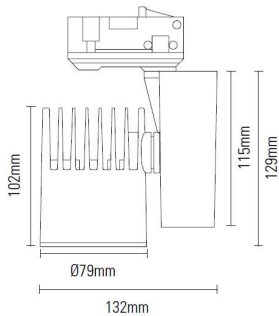

Electrical Specifications	Power Consumption Input Voltage Range Driver/Power Supply Dimming	25W 220VAC – 240VAC Integrated No
Optical Specifications	Luminous Output Colour Temperature CRI Beam Angle Light Source	2125lm / 2250lm / 2375lm 3000K / 4000K / 5000K 90 Ra 20° / 30° / 50° COB LED
Physical Specifications	Product Dimensions (mm) Surface Finish Optics Material IP Rating Base Type Track Adapters (For Track Base)	D79 x W132 x H129 White / Black Reflector IP20 Track Mount 4 Wire Adapter
Operating Specifications:	Ambient Temperature Product Lifespan Warranty	-10°C ~ +45°C 30,000 Hours 3 Years

Dimensions & Photometry Diagram

h(m)	E(lx)	D(mm)
		50°
1.0	2912	970
2.0	728	1950
3.0	324	2920

Base on 25W 4000K

Order Information

Product Name	- Watt	Dimming	- CCT	Angle	- Size	Finish	Circuit
<input type="checkbox"/> TIMO	<input type="checkbox"/> 25	<input type="checkbox"/> ND (Non Dim)	<input type="checkbox"/> 30K <input type="checkbox"/> 40K <input type="checkbox"/> 50K	<input type="checkbox"/> 20D <input type="checkbox"/> 30D <input type="checkbox"/> 50D	<input type="checkbox"/> R79	<input type="checkbox"/> W (White) <input type="checkbox"/> BK (Black)	<input type="checkbox"/> 3C (4-Wire)