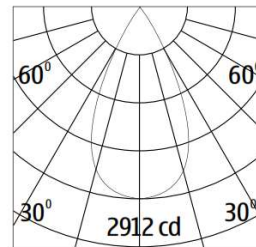

Electrical Specifications	Power Consumption Input Voltage Range Driver/Power Supply Dimming	25W 220VAC – 240VAC Integrated No
Optical Specifications	Luminous Output Colour Temperature CRI Beam Angle Light Source	2125lm / 2250lm / 2375lm 3000K / 4000K / 5000K 90 Ra 20° / 30° / 50° COB LED
Physical Specifications	Product Dimensions (mm) Surface Finish Optics Material IP Rating Base Type Track Adapters (For Track Base)	D79 x W132 x H129 White / Black Reflector IP20 Track Mount 4 Wire Adapter
Operating Specifications:	Ambient Temperature Product Lifespan Warranty	-10°C ~ +45°C 30,000 Hours 3 Years

Dimensions & Photometry Diagram

h(m)	E(lx)	D(mm)
		50°
1.0	2912	970
2.0	728	1950
3.0	324	2920

Base on 25W 4000K

Order Information

Product Name	- Watt	Dimming	- CCT	Angle	- Size	Finish	Circuit
<input type="checkbox"/> TIMO	<input type="checkbox"/> 25	<input type="checkbox"/> ND (Non Dim)	<input type="checkbox"/> 30K <input type="checkbox"/> 40K <input type="checkbox"/> 50K	<input type="checkbox"/> 20D <input type="checkbox"/> 30D <input type="checkbox"/> 50D	<input type="checkbox"/> R79	<input type="checkbox"/> W (White) <input type="checkbox"/> BK (Black)	<input type="checkbox"/> 3C (4-Wire)